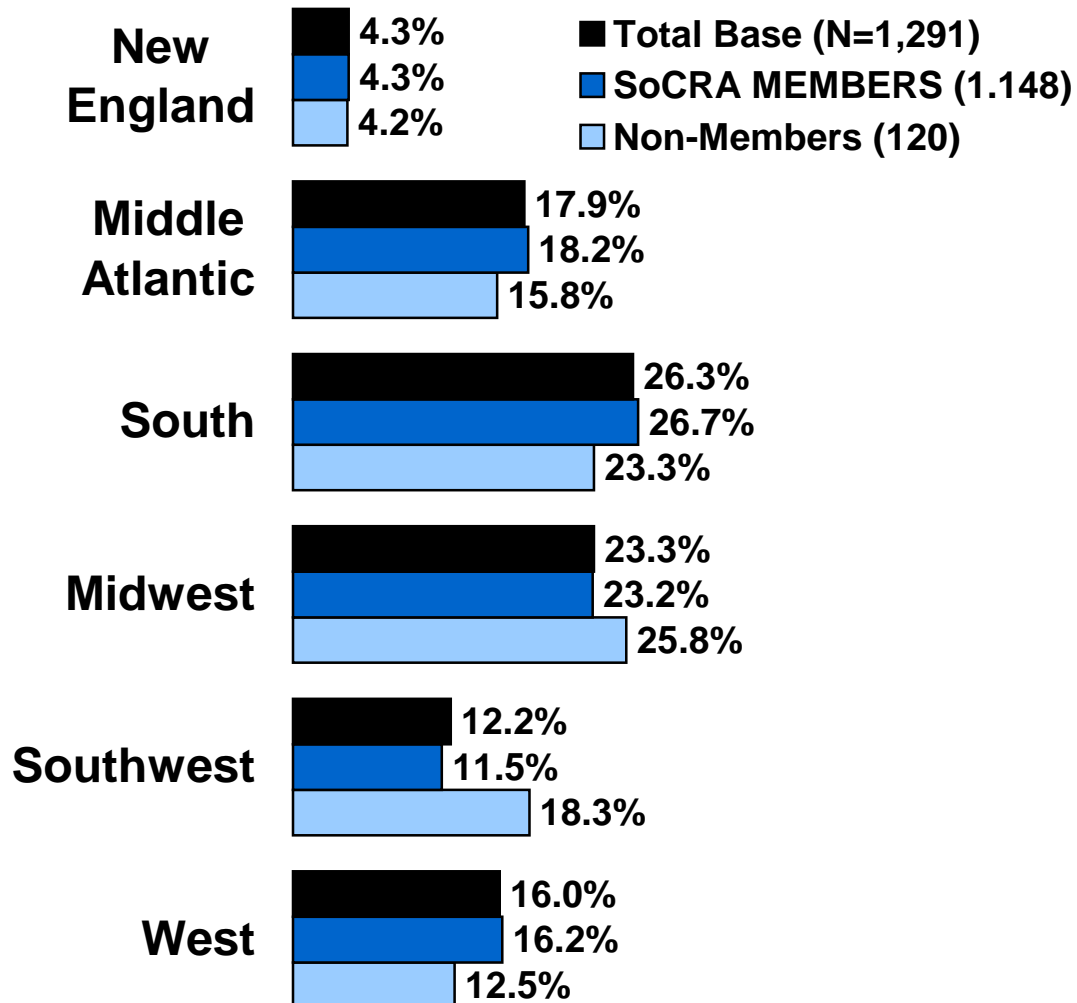

Resident Regions of the U.S.

BASE: U.S. respondents

Two-thirds of U.S. respondents reside in the South, Midwest, or Middle Atlantic regions.

New England: CT, ME, MA, NH, RI, VT

Middle Atlantic: DE, MD, NJ, NY, PA

South: AL, AR, DC, FL, GA, KY, LA, MS, MO, NC, SC, TN, VA, WV

Midwest: IL, IN, IA, KS, MI, MN, NE, ND, OH, SD, WI

Southwest: AZ, NM, OK, TX

West: AK, CA, CO, HI, ID, MT, NV, OR, UT, WA, WY